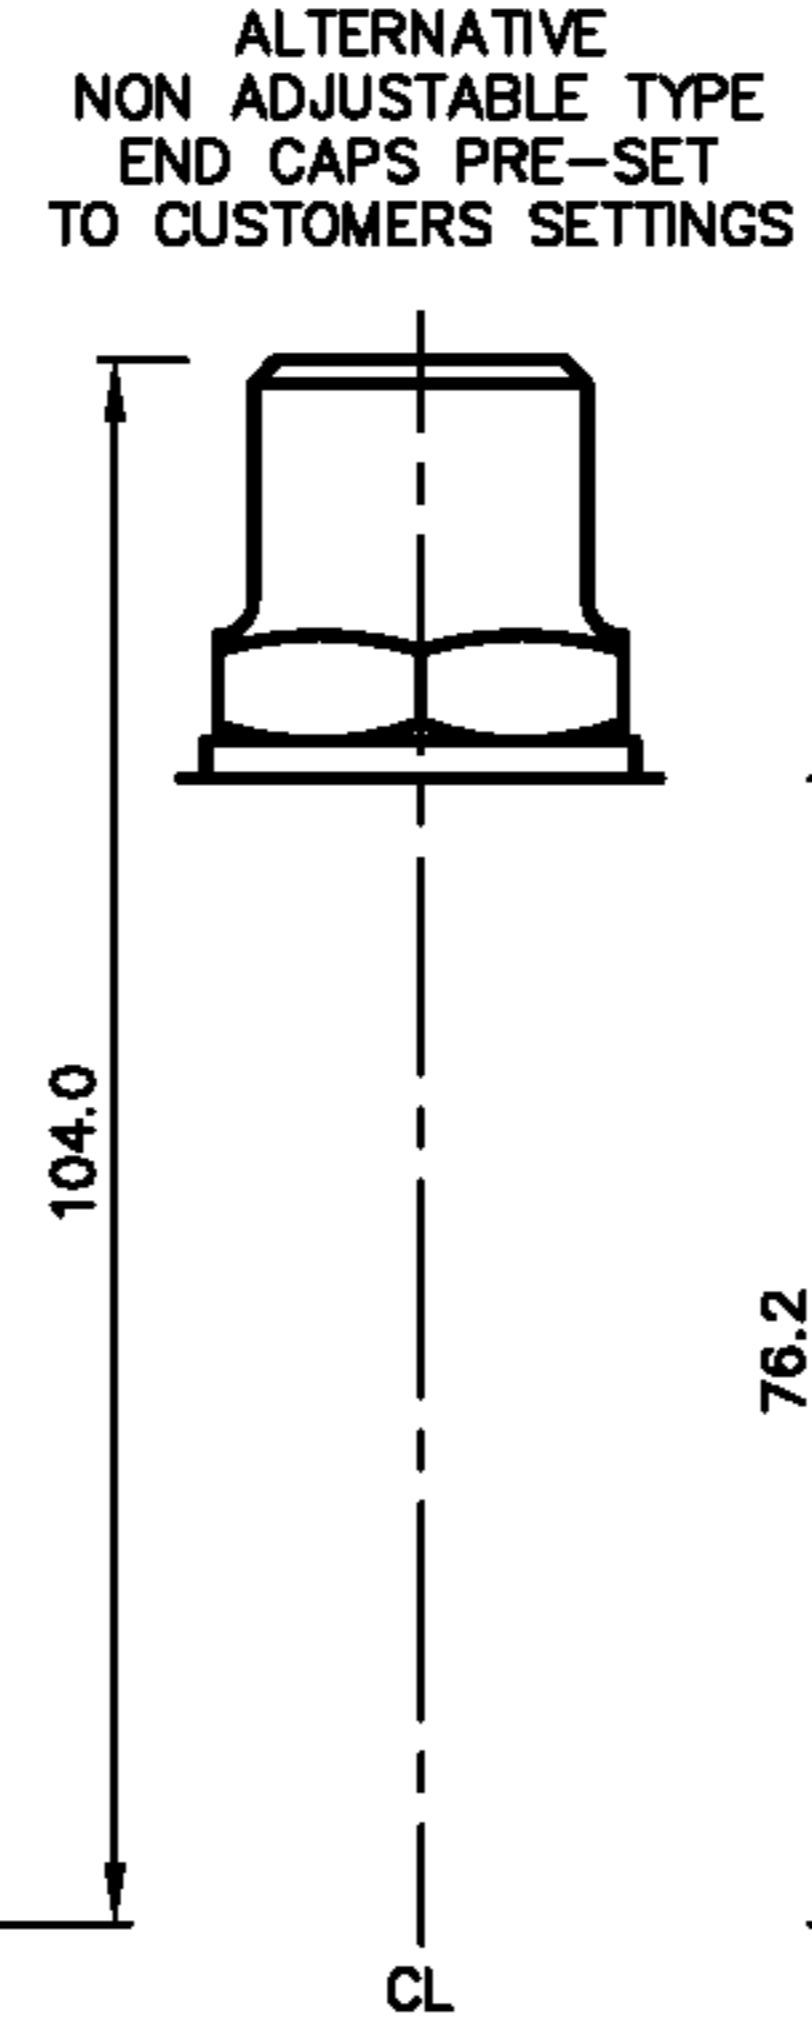

ADJUSTABLE RELIEF PRESSURE RANGE
PRESSURE RANGE 0-240 BAR
STANDARD PRESSURE RANGE 0-138 BAR
PRESSURE RANGE 0-55 BAR
PRESSURE RANGE TO CUSTOMERS SETTING
MAX WORKING PRESSURE 350 BAR

VALVE ORDERING INFORMATION	
TYPE	PORTS
V-469-A	1/4 BSP (PL)
V-469-B	3/8 BSP (PL)
V-469-C	1/2 BSP (PL)
ALL DIMENSIONS IN MM	

VALVE TYPE RELIEF VALVE
IN-LINE

DATE: 17/09/01
ASSY: 5125
SCALE: 1:1

TITLE INSTALLATION
V-469

DRG NO 5126
ISS A