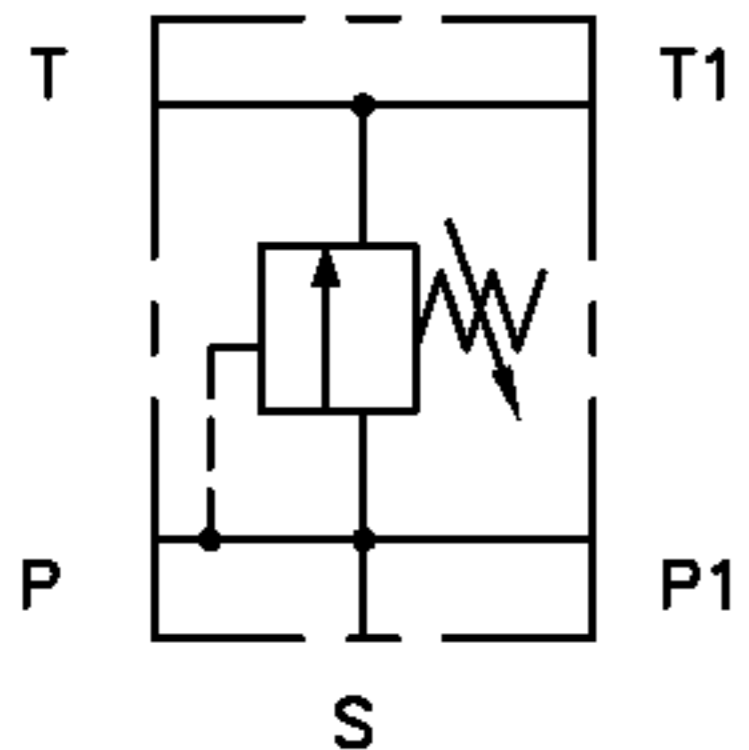

ADJUSTABLE RELIEF PRESSURE RANGE
PRESSURE RANGE 0-240 BAR
STANDARD PRESSURE RANGE 0-138 BAR
PRESSURE RANGE 0-55 BAR
PRESSURE RANGE TO CUSTOMERS SETTING
MAX WORKING PRESSURE 350 BAR

VALVE ORDERING INFORMATION	
TYPE	PORTS
V-469-A	1/4 BSP (PL)
V-469-B	3/8 BSP (PL)
V-469-C	1/2 BSP (PL)
ALL DIMENSIONS IN MM	

VALVE TYPE RELIEF VALVE
IN-LINE

DATE: 17/09/01
ASSY: 5125
SCALE: 1:1

TITLE INSTALLATION
V-469

DRG NO 5126
ISS A