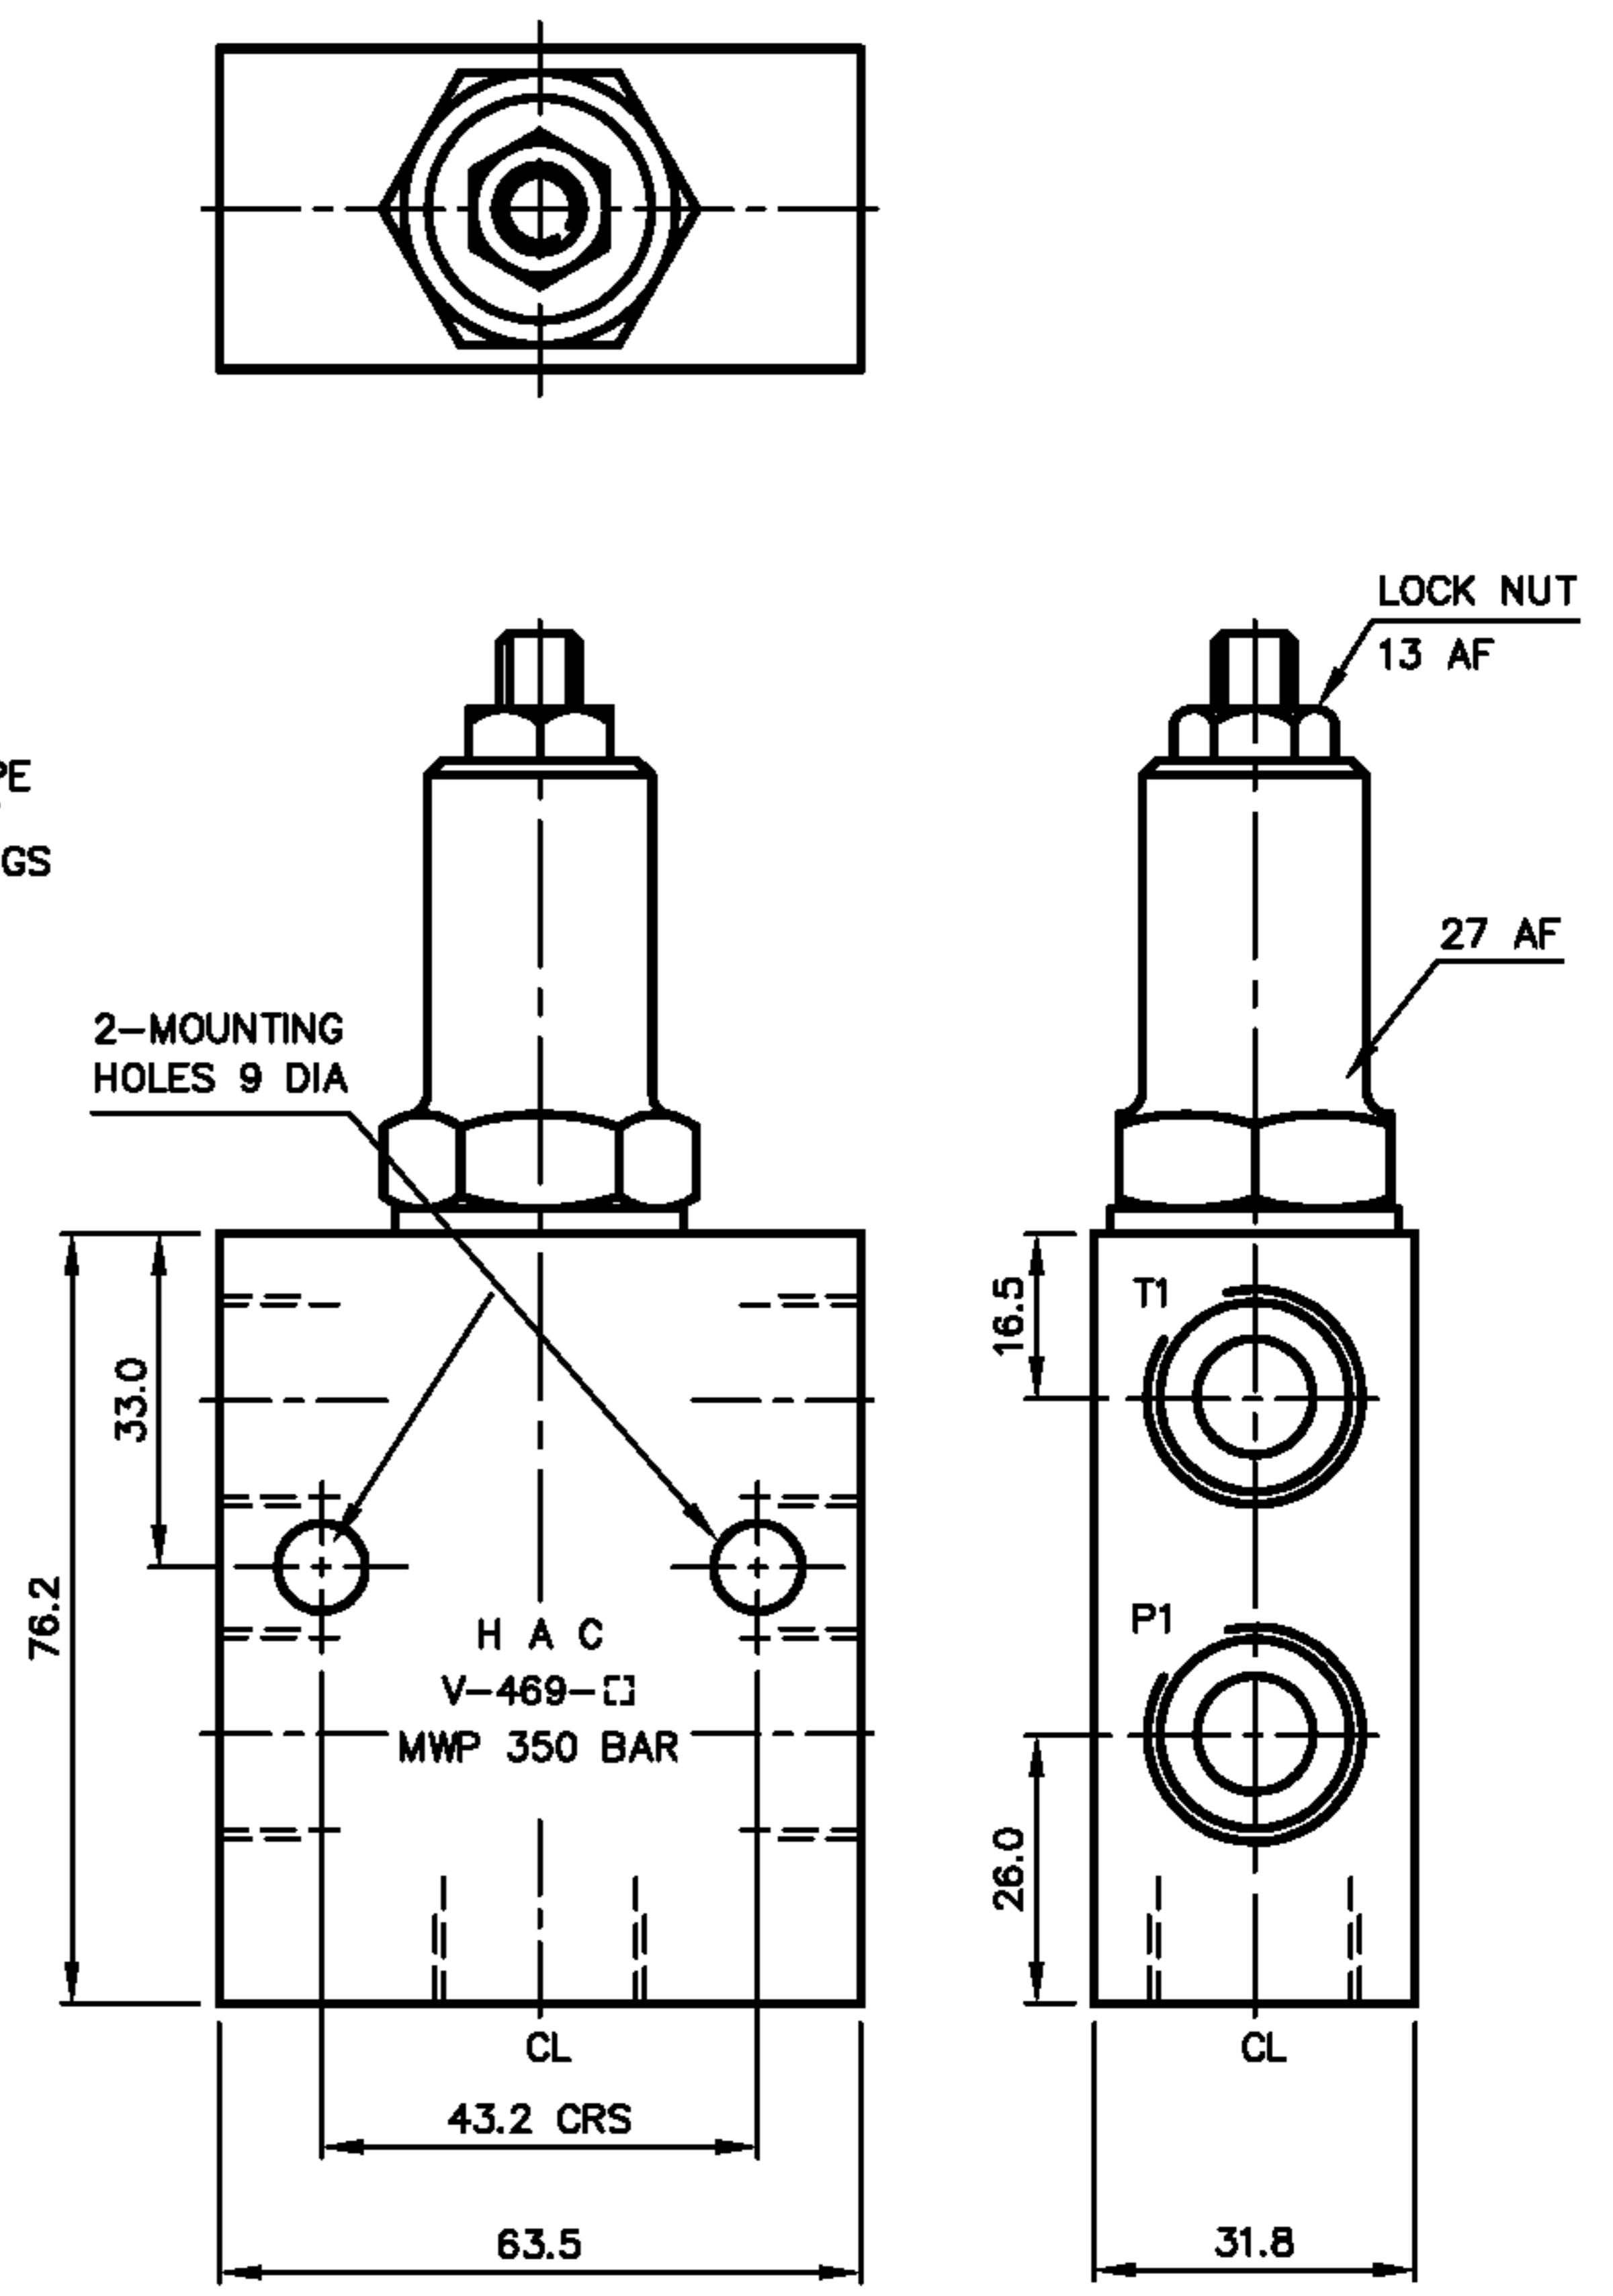

ADJUSTABLE RELIEF PRESSURE RANGE
PRESSURE RANGE 0-240 BAR
STANDARD PRESSURE RANGE 0-138 BAR
PRESSURE RANGE 0-55 BAR
PRESSURE RANGE TO CUSTOMERS SETTING
MAX WORKING PRESSURE 350 BAR

VALVE ORDERING INFORMATION	
TYPE	PORTS
V-469-A	1/4 BSP (PL)
V-469-B	3/8 BSP (PL)
V-469-C	1/2 BSP (PL)
ALL DIMENSIONS IN MM	

VALVE TYPE RELIEF VALVE
IN-LINE

DATE: 17/09/01
ASSY: 5125
SCALE: 1:1

TITLE INSTALLATION
V-469

DRG NO 5126
ISS A