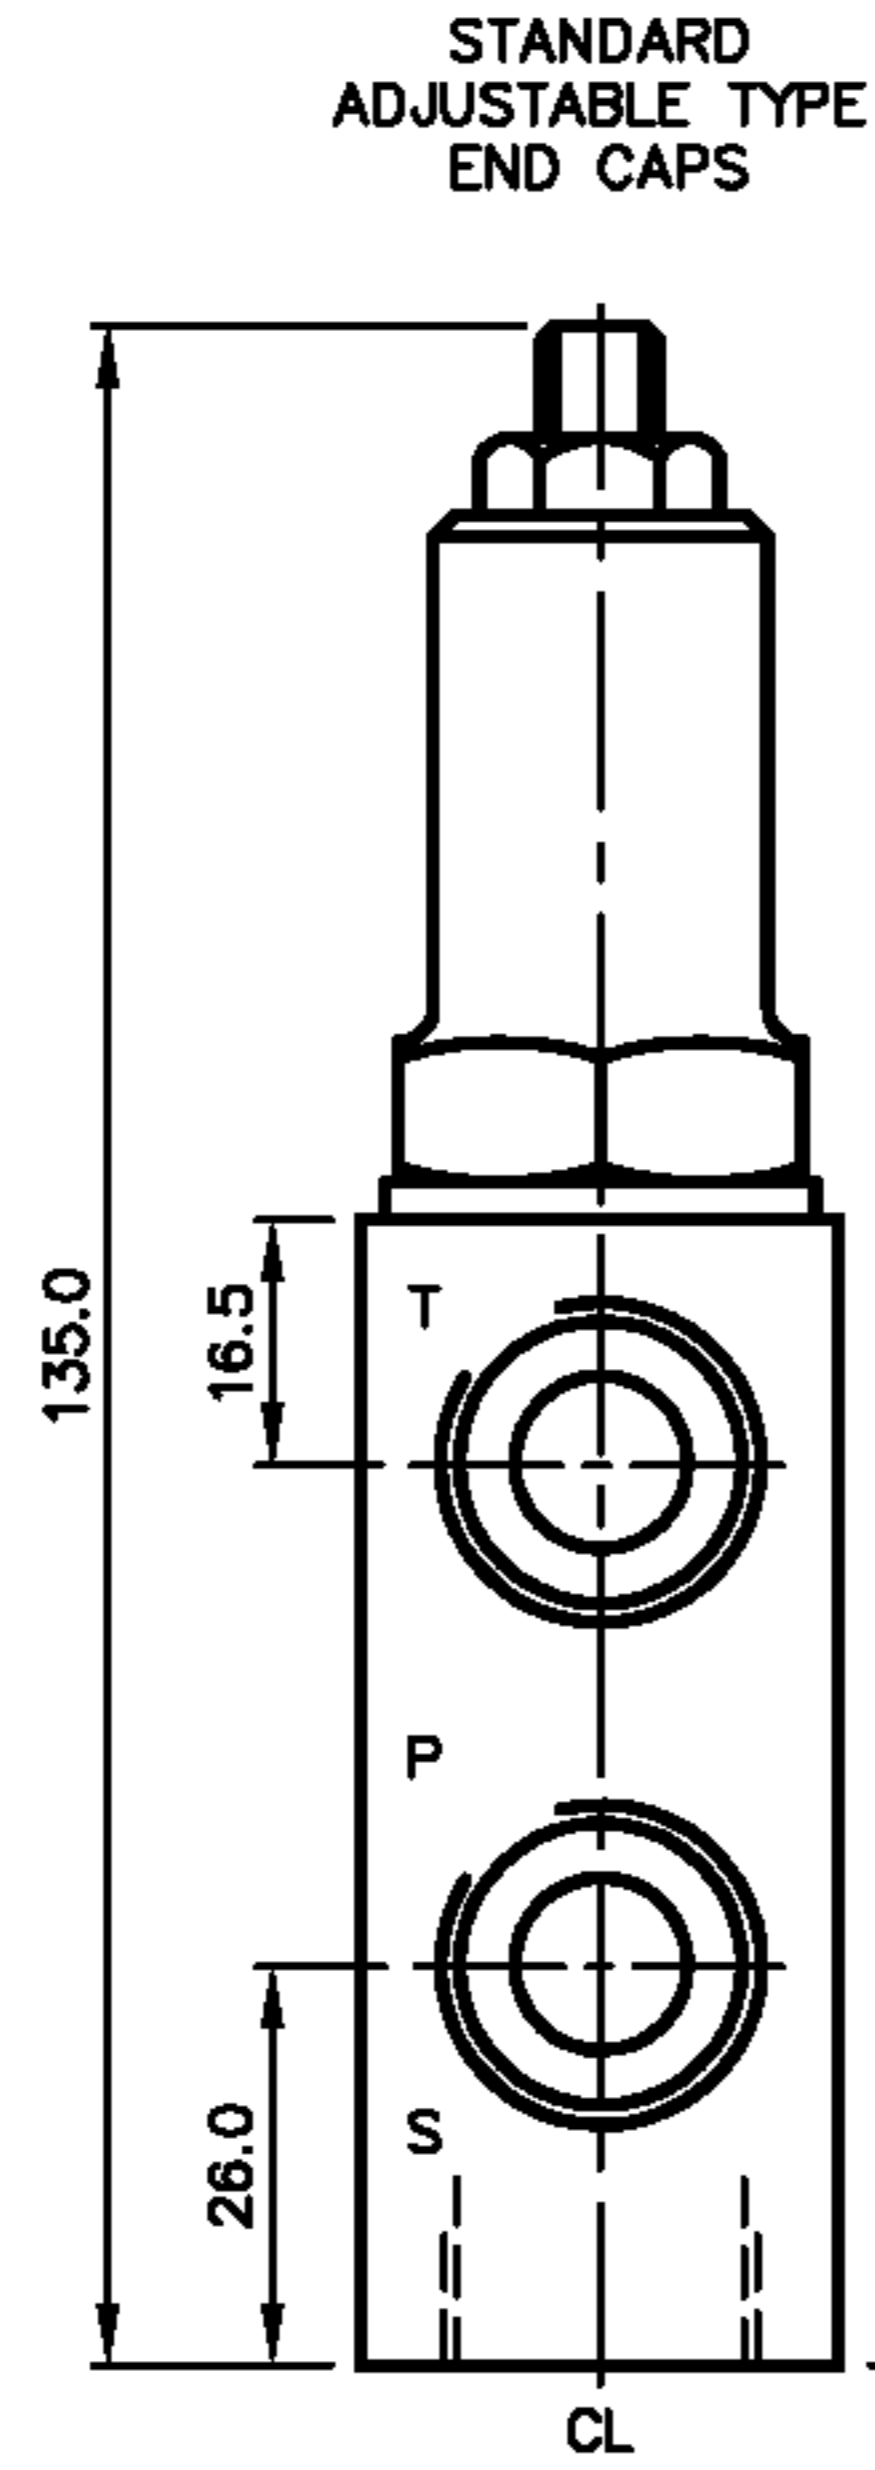

ADJUSTABLE RELIEF PRESSURE RANGE
PRESSURE RANGE 0-240 BAR
STANDARD PRESSURE RANGE 0-138 BAR
PRESSURE RANGE 0-55 BAR
PRESSURE RANGE TO CUSTOMERS SETTING
MAX WORKING PRESSURE 350 BAR

VALVE ORDERING INFORMATION	
TYPE	PORTS
V-469-A	1/4 BSP (PL)
V-469-B	3/8 BSP (PL)
V-469-C	1/2 BSP (PL)
ALL DIMENSIONS IN MM	

VALVE TYPE RELIEF VALVE
IN-LINE

DATE: 17/09/01
ASSY: 5125
SCALE: 1:1

TITLE INSTALLATION
V-469

DRG NO 5126
ISS A