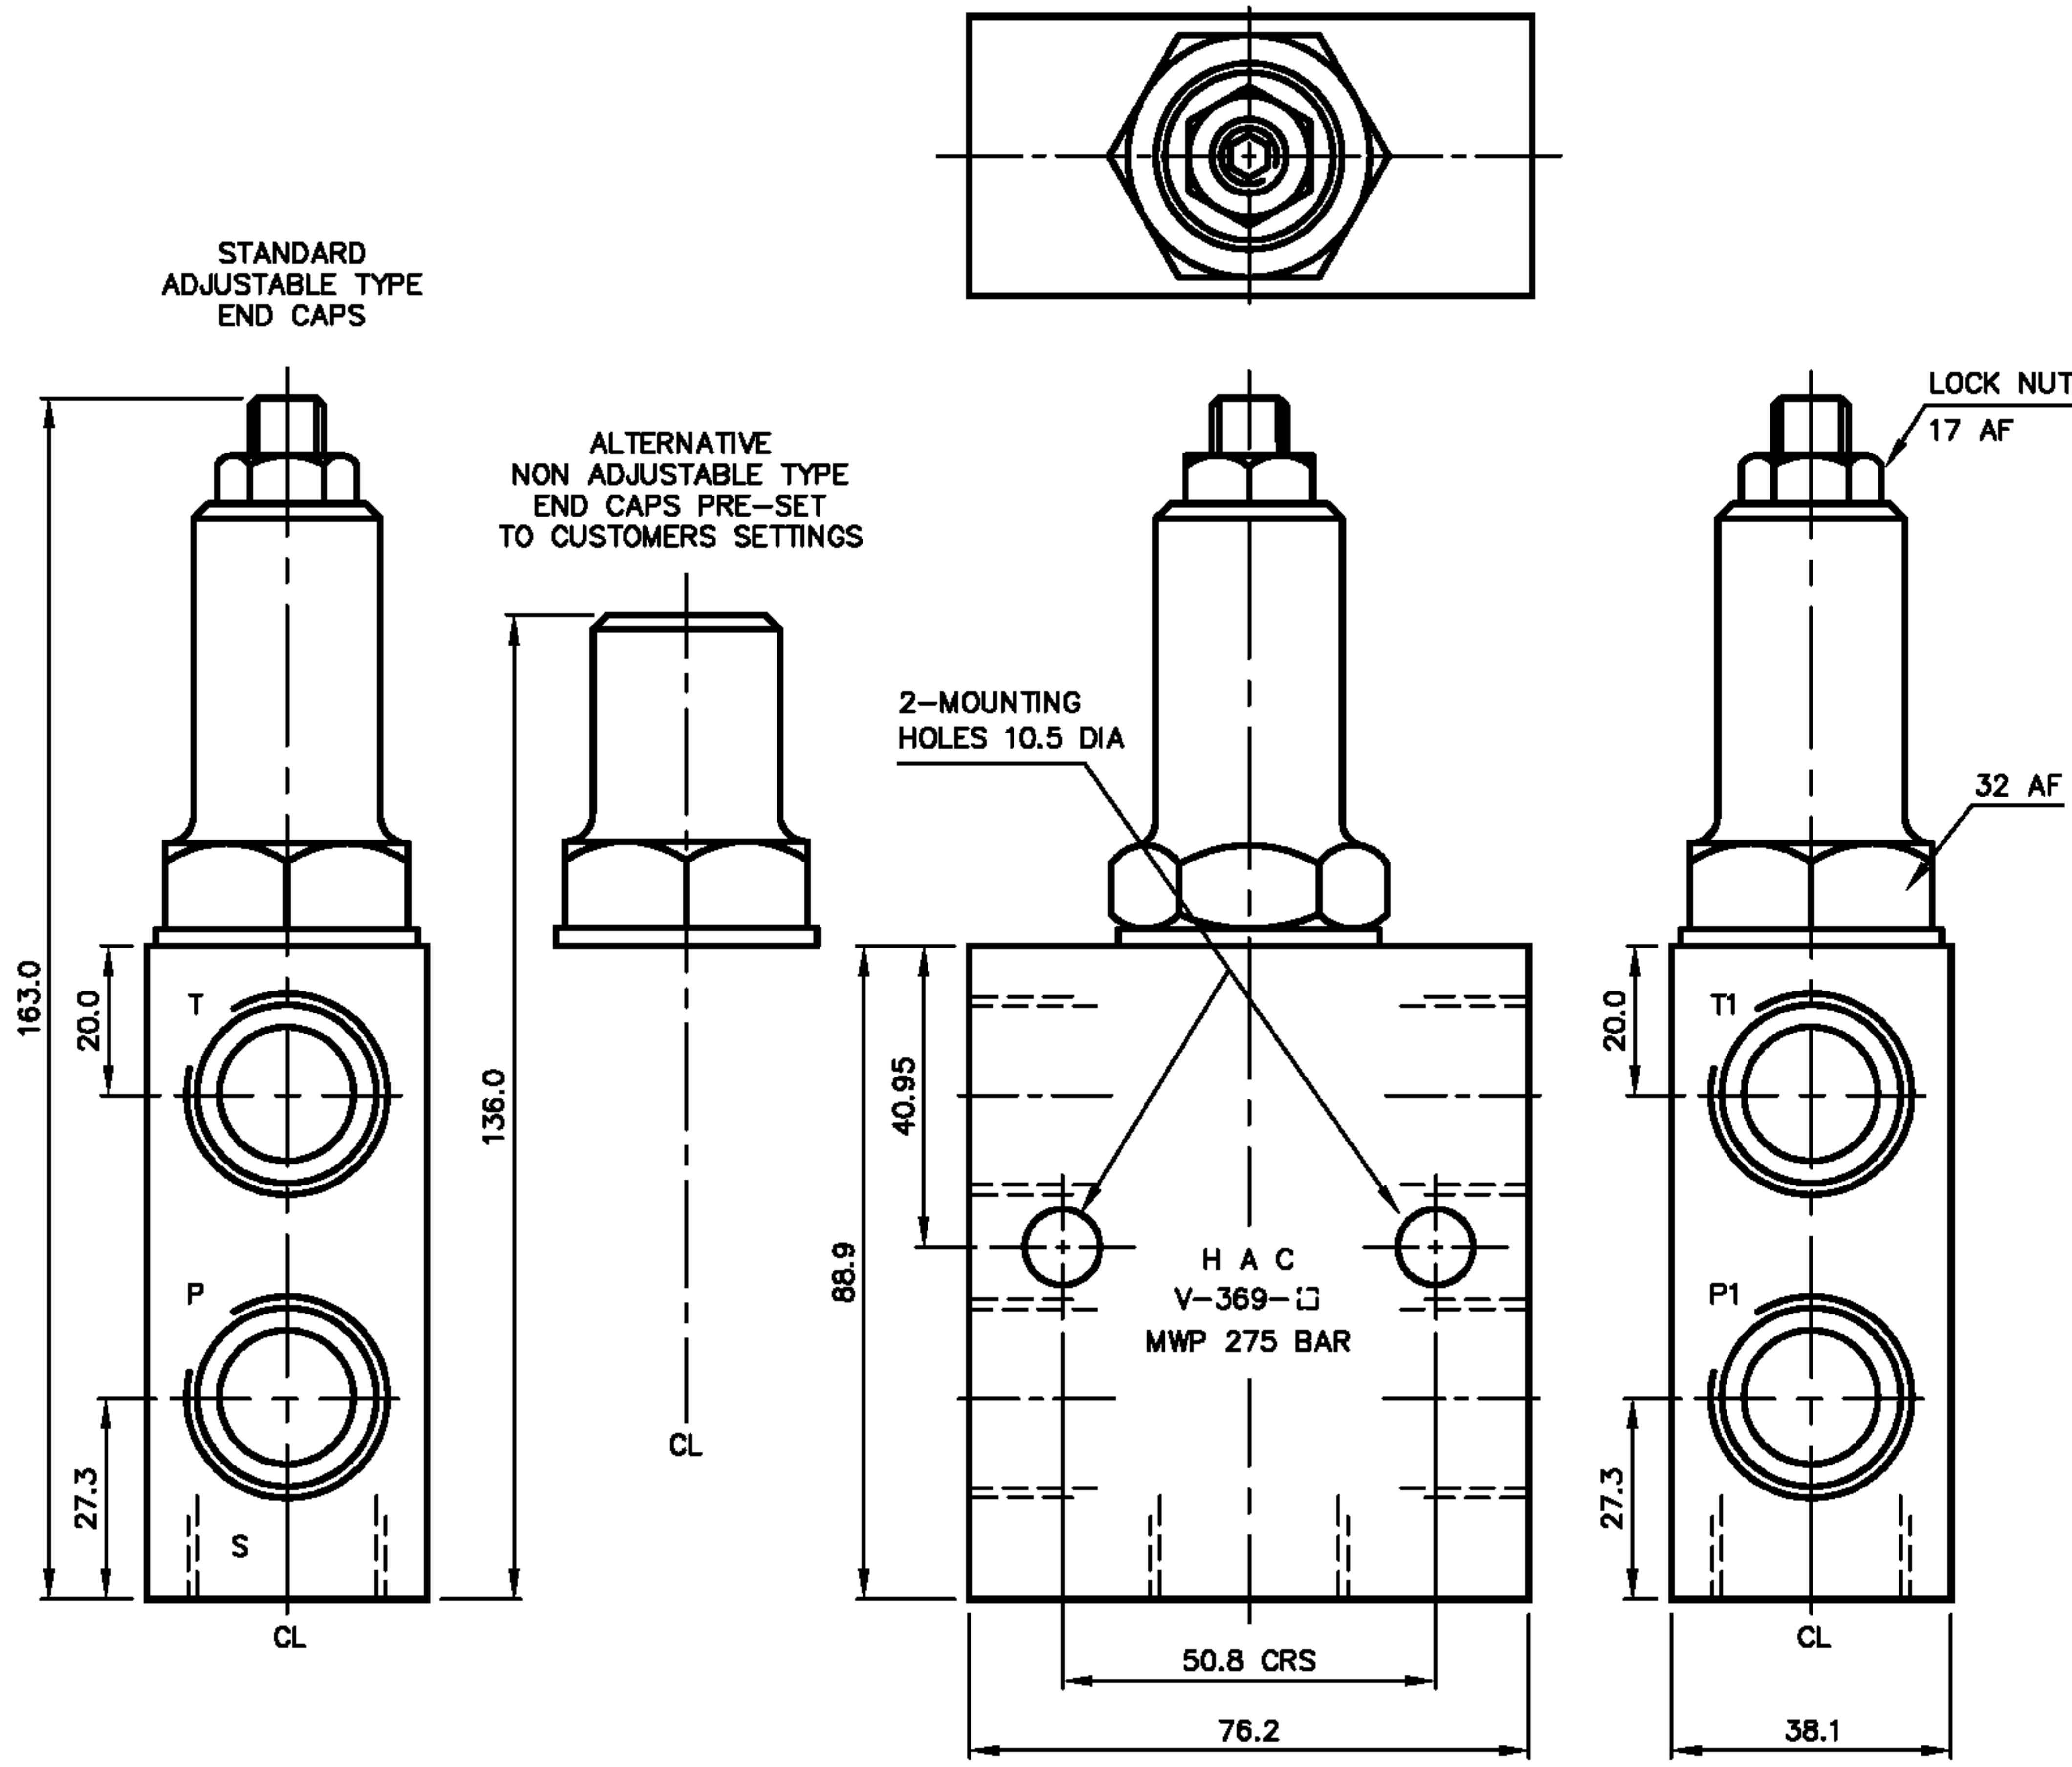

ADJUSTABLE RELIEF PRESSURE RANGE
PRESSURE RANGE 0-210 BAR
STANDARD PRESSURE RANGE 0-138 BAR
PRESSURE RANGE 0-55 BAR
PRESSURE RANGE TO CUSTOMERS SETTING
MAX WORKING PRESSURE 275 BAR

VALVE ORDERING INFORMATION	
TYPE	PORTS
V-369-C	1/2 BSP (PL)
V-369-D	3/4 BSP (PL)
ALL DIMENSIONS IN MM	

VALVE TYPE RELIEF VALVE IN-LINE

DATE: 13/01/03
 ASSY: 5570
 SCALE: 1:1

TITLE INSTALLATION V-369

DRG NO 5571 A