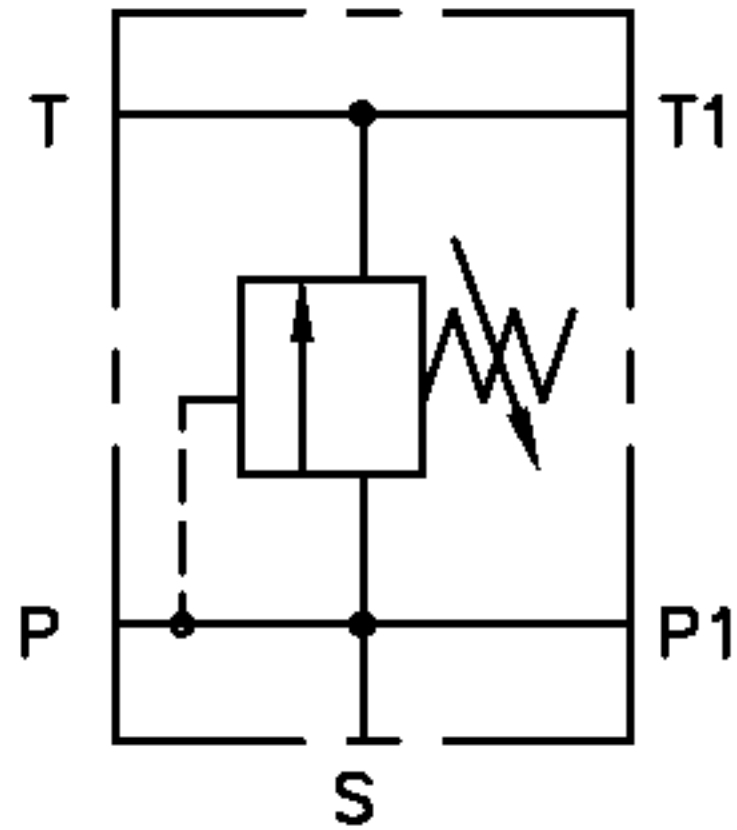

ADJUSTABLE RELIEF PRESSURE RANGE
PRESSURE RANGE 0-210 BAR
STANDARD PRESSURE RANGE 0-138 BAR
PRESSURE RANGE 0-55 BAR
PRESSURE RANGE TO CUSTOMERS SETTING
MAX WORKING PRESSURE 275 BAR

VALVE ORDERING INFORMATION	
TYPE	PORTS
V-369-C	1/2 BSP (PL)
V-369-D	3/4 BSP (PL)
ALL DIMENSIONS IN MM	

VALVE TYPE RELIEF VALVE IN-LINE

DATE: 13/01/03
 ASSY: 5570
 SCALE: 1:1

TITLE INSTALLATION V-369

DRG NO 5571 A