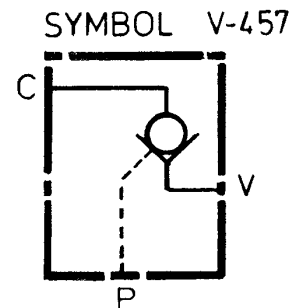

ORDERING INFORMATION	
TYPE	PORTS
V-457-B	3/8 BSP(PL)
V-457-C	1/2 BSP(PL)

MAX WORKING PRESSURE 350 BAR

STANDARD RATIO 4:1
ALSO AVAILABLE WITH 12:1 RATIO
DUPLEX POPPET ADD PREFIX 'X' IE VX-457

ALL DIMENSIONS IN MM