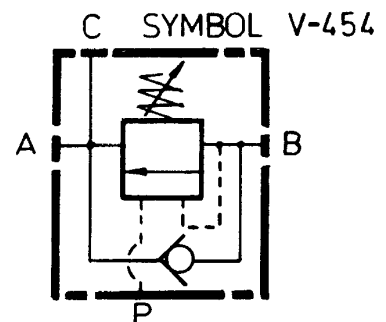

SINGLE OVERCENTRE
SLIMLINE TYPE
BANJO MOUNTED

ORDERING INFORMATION	
TYPE	PORTS
V-454-A	1/4 BSP (PL)

MAX WORKING PRESSURE 350 BAR

THE CARRYOVER PORT IS FOR PILOT CONNECTIONS TO OTHER VALVES.

ALL DIMENSIONS IN MM