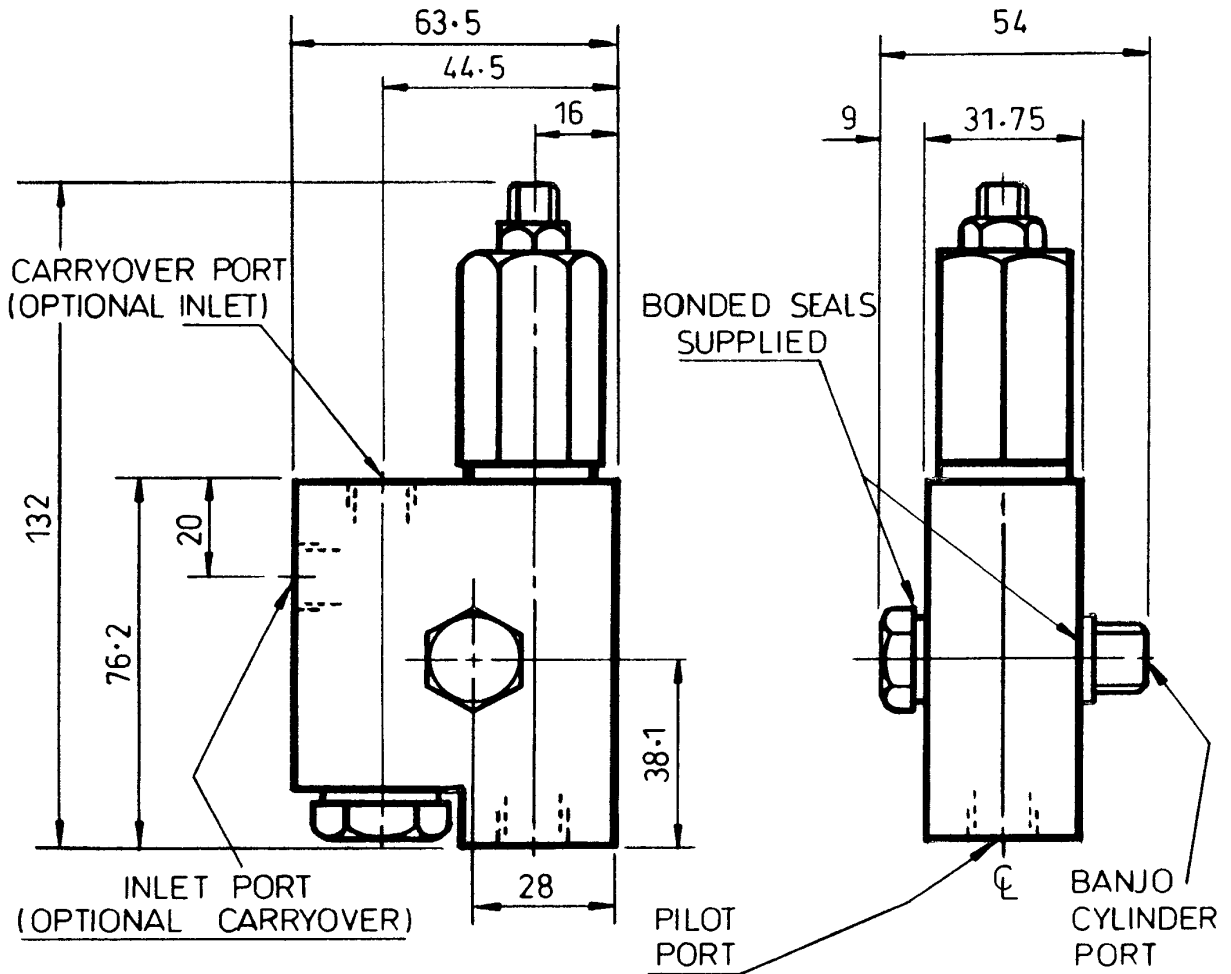

SINGLE OVERCENTRE
SLIMLINE TYPE
BANJO MOUNTED

ORDERING INFORMATION	
TYPE	PORTS
V-454-A	1/4 BSP (PL)

MAX WORKING PRESSURE 350 BAR

THE CARRYOVER PORT IS FOR PILOT CONNECTIONS TO OTHER VALVES.

ALL DIMENSIONS IN MM