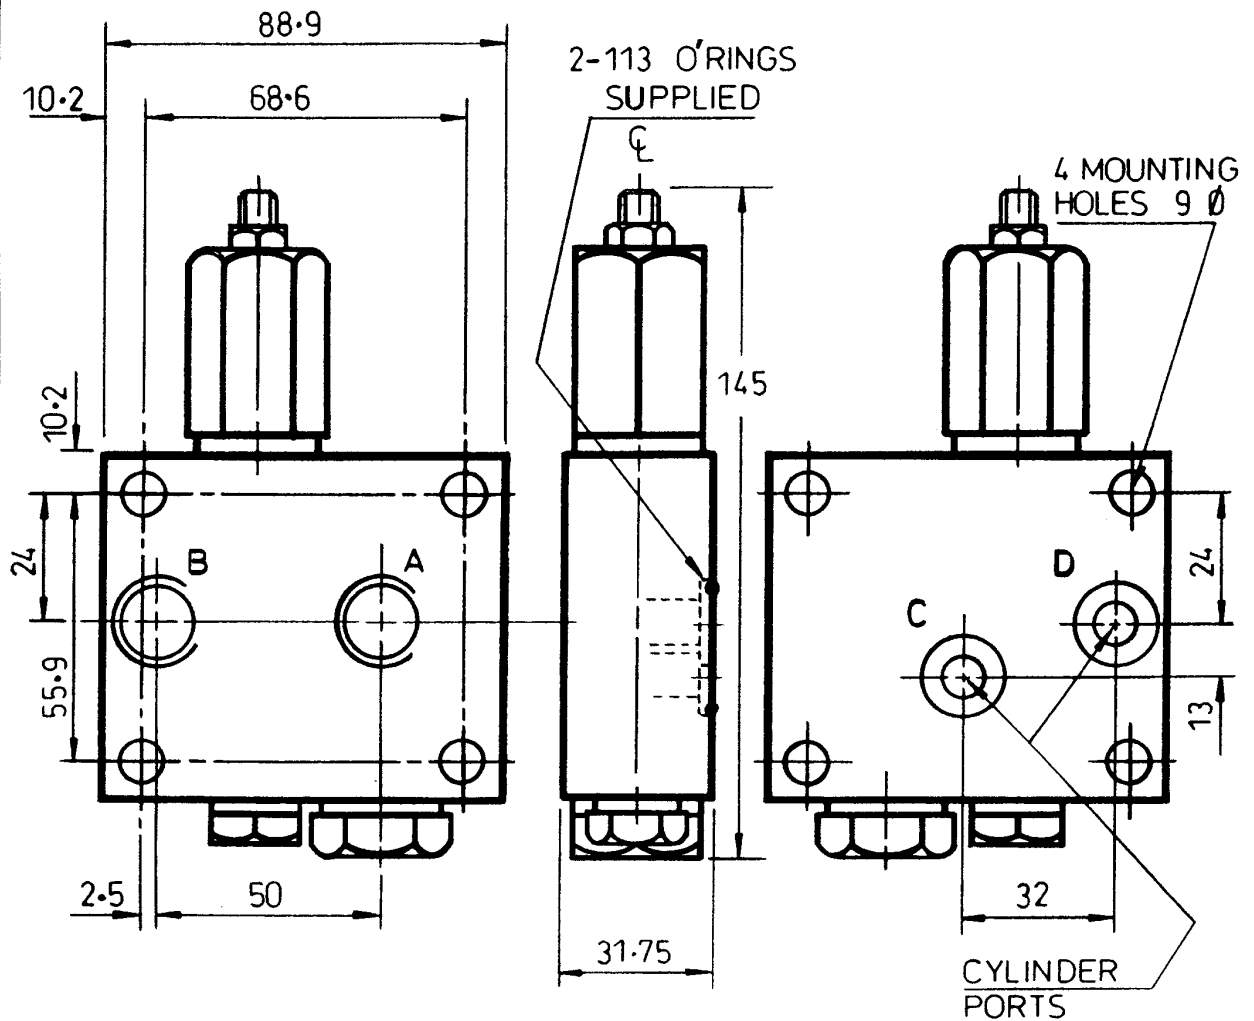

HAC

SINGLE OVERCENTRE VALVE MANIFOLD MOUNTED

MAX WORKING PRESSURE 350 BAR

ORDERING INFORMATION	
TYPE	PORTS
V-450-A	1/4 BSP (PL)
V-450-B	3/8 BSP (PL)

SYMBOL V-450

FOR TOTALLY MANIFOLD MOUNTED VALVE SEE V-444

ALL DIMENSIONS IN MM

HYDRAULIC ACTUATORS AND CONTROLS LTD

104 Maybury Road, Woking, Surrey GU21 5JL, England.
Tel: (01483) 762745 Fax: (01483) 765320