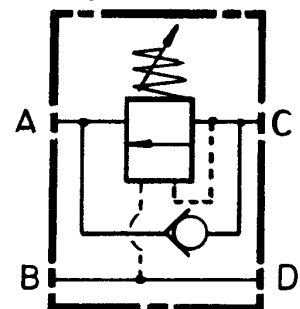

HAC

SINGLE OVERCENTRE VALVE MANIFOLD MOUNTED

MAX WORKING PRESSURE 350 BAR

ORDERING INFORMATION	
TYPE	PORTS
V-450-A	1/4 BSP (PL)
V-450-B	3/8 BSP (PL)

SYMBOL V-450

FOR TOTALLY MANIFOLD MOUNTED VALVE SEE V-444

ALL DIMENSIONS IN MM

HYDRAULIC ACTUATORS AND CONTROLS LTD

104 Maybury Road, Woking, Surrey GU21 5JL, England.
Tel: (01483) 762745 Fax: (01483) 765320