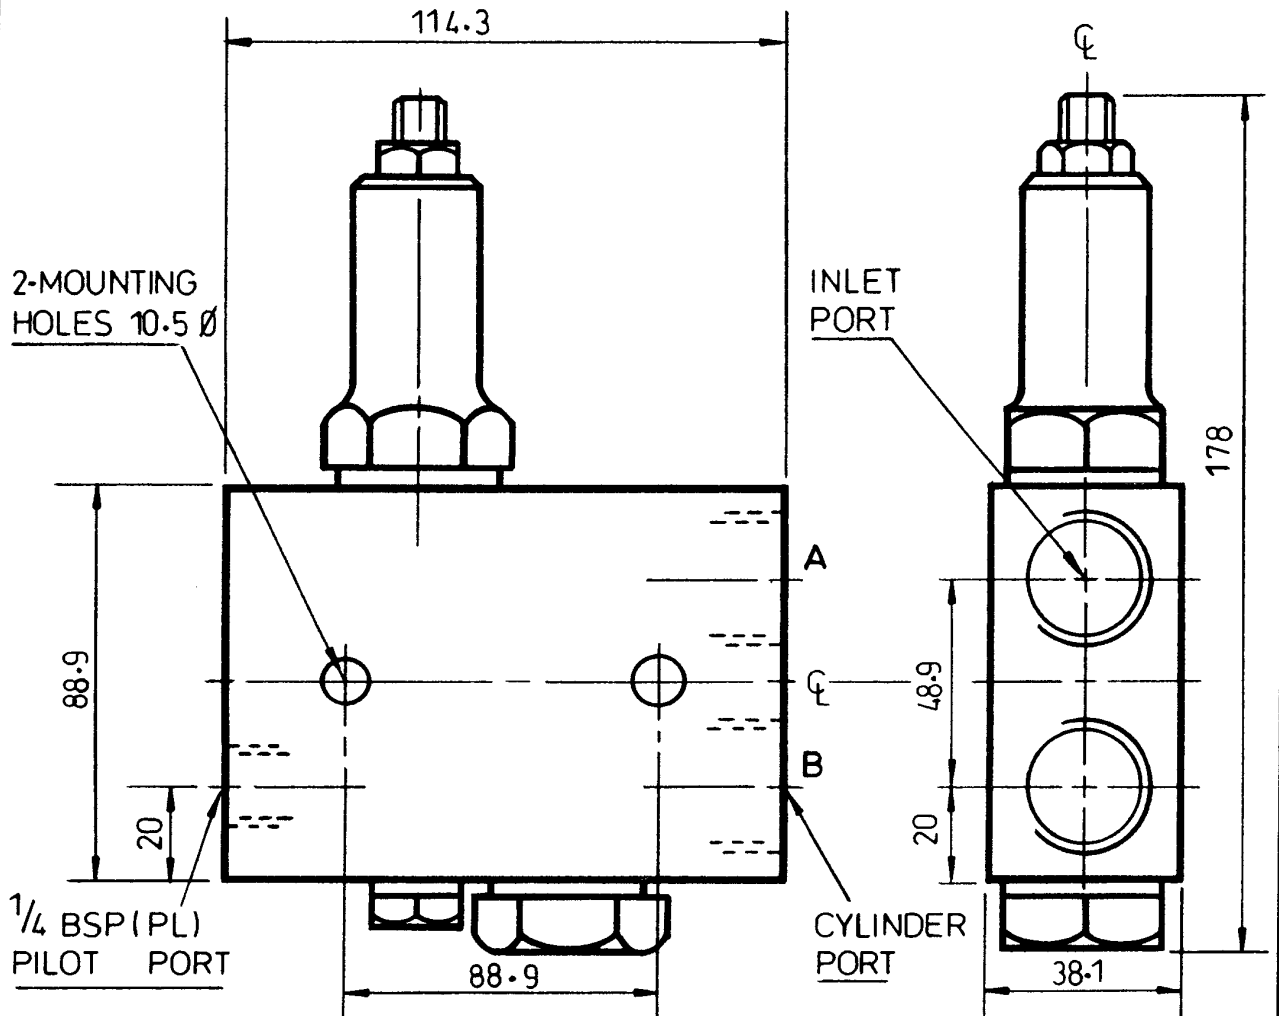

HAC

SINGLE OVERCENTRE VALVE LARGE FLOW

MAX WORKING PRESSURE 275 BAR

ORDERING INFORMATION	
TYPE	PORTS
V-255-C	1/2 BSP (PL)
V-255-D	3/4 BSP (PL)

ALL DIMENSIONS IN MM

HYDRAULIC ACTUATORS AND CONTROLS LTD

104 Maybury Road, Woking, Surrey GU21 5JL, England.
Tel: (01483) 762745 Fax: (01483) 765320