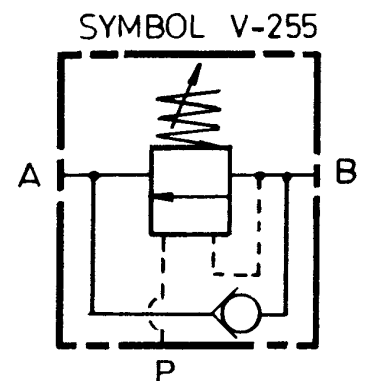

HAC

SINGLE OVERCENTRE VALVE LARGE FLOW

MAX WORKING PRESSURE 275 BAR

ORDERING INFORMATION	
TYPE	PORTS
V-255-C	1/2 BSP (PL)
V-255-D	3/4 BSP (PL)

ALL DIMENSIONS IN MM

HYDRAULIC ACTUATORS AND CONTROLS LTD

104 Maybury Road, Woking, Surrey GU21 5JL, England.
Tel: (01483) 762745 Fax: (01483) 765320