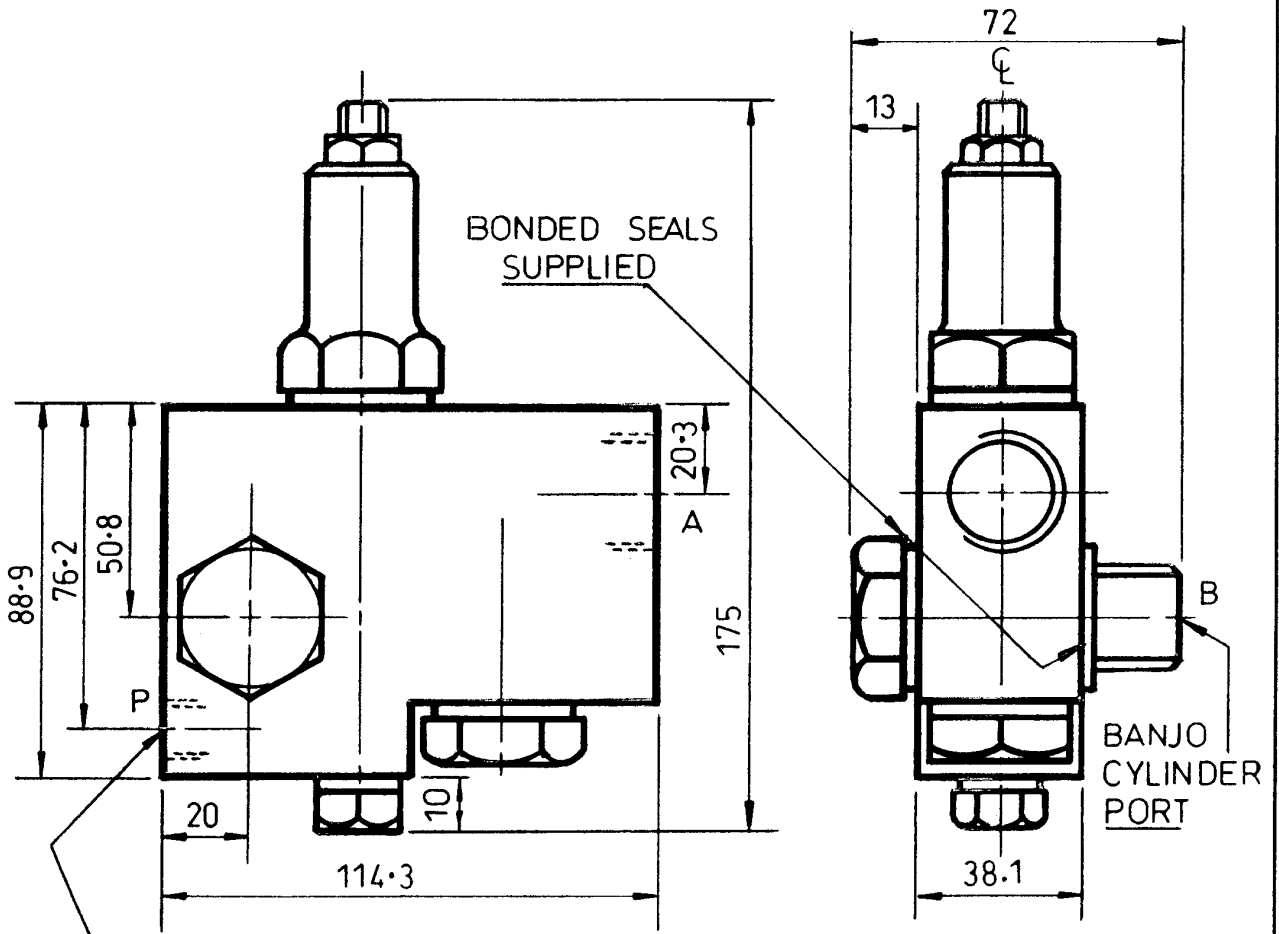

HAC

SINGLE OVERCENTRE VALVE LARGE FLOW BANJO MOUNTED

1/4 BSP (PL)
PILOT PORT

ORDERING INFORMATION	
TYPE	PORTS
V-254-C	1/2 BSP (PL)
V-254-D	3/4 BSP (PL)

MAX WORKING PRESSURE 275 BAR

ALL DIMENSIONS IN MM

HYDRAULIC ACTUATORS AND CONTROLS LTD