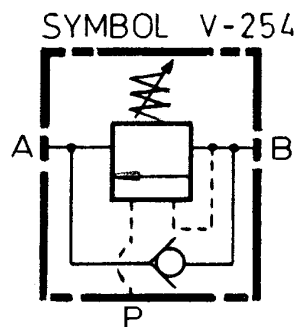

HAC

SINGLE OVERCENTRE VALVE LARGE FLOW BANJO MOUNTED

1/4 BSP (PL)
PILOT PORT

ORDERING INFORMATION	
TYPE	PORTS
V-254-C	1/2 BSP (PL)
V-254-D	3/4 BSP (PL)

MAX WORKING PRESSURE 275 BAR

ALL DIMENSIONS IN MM

HYDRAULIC ACTUATORS AND CONTROLS LTD