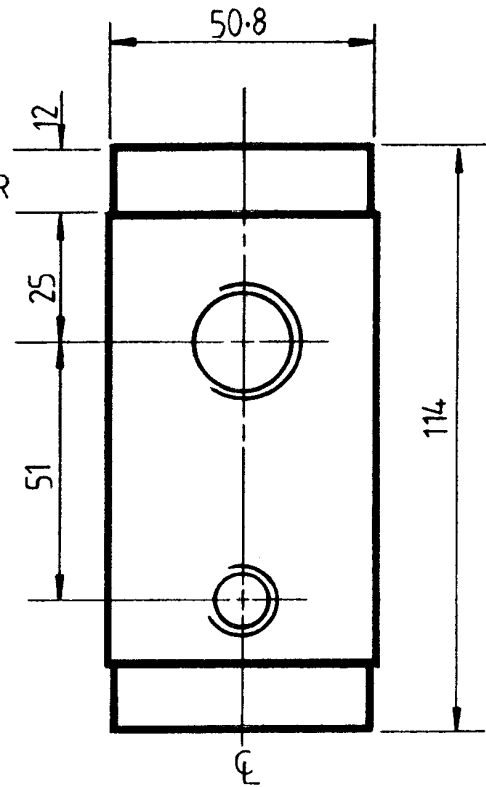

HAC

SINGLE P.O.CHECK
VALVE
LARGE FLOW

2-MOUNTING
HOLES 9 Ø

ORDERING INFORMATION	
TYPE	PORTS
V-201-C	1/2 BSP(PL)
V-201-D	3/4 BSP(PL)

MAX WORKING PRESSURE 350 BAR

SYMBOL V-201

ALL DIMENSIONS IN MM

HYDRAULIC ACTUATORS AND CONTROLS LTD