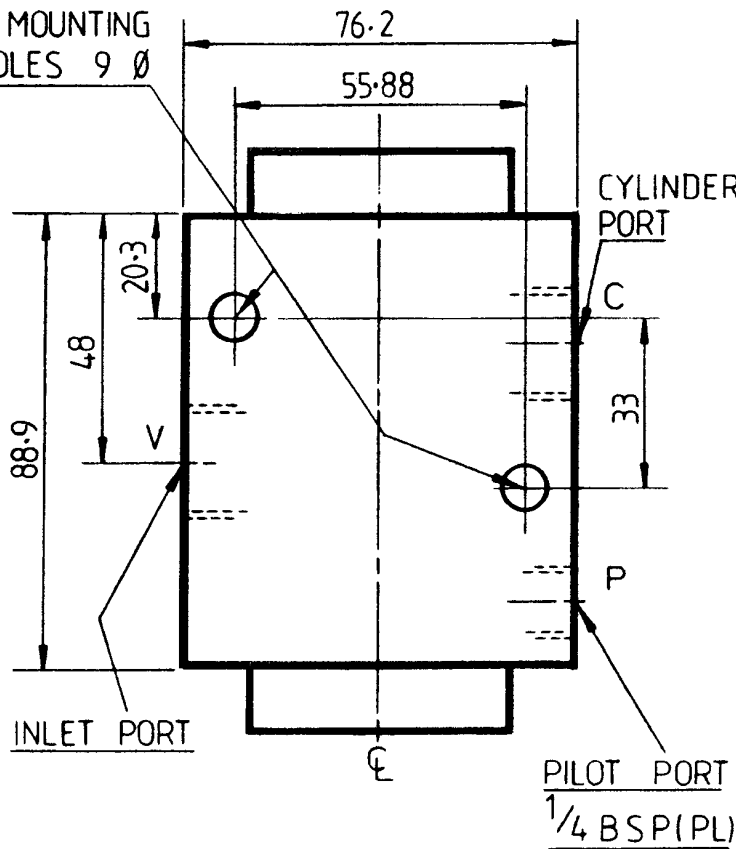

HAC

SINGLE P.O.CHECK
VALVE
LARGE FLOW

2-MOUNTING
HOLES 9 Ø

ORDERING INFORMATION	
TYPE	PORTS
V-201-C	1/2 BSP(PL)
V-201-D	3/4 BSP(PL)

MAX WORKING PRESSURE 350 BAR

SYMBOL V-201

ALL DIMENSIONS IN MM

HYDRAULIC ACTUATORS AND CONTROLS LTD