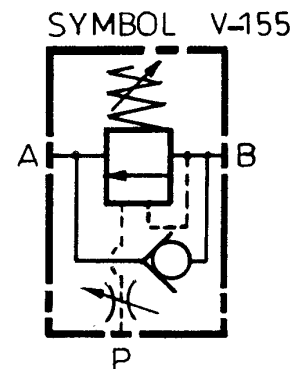

SINGLE OVERCENTRE
VALVE
LARGE FLOW

ORDERING INFORMATION	
TYPE	PORTS
V-155-D	3/4 BSP(PL)
V-155-E	1. BSP(PL)

MAX WORKING PRESSURE 275 BAR

ALL DIMENSIONS IN MM

HYDRAULIC ACTUATORS AND CONTROLS LTD

104 Maybury Road, Woking, Surrey GU21 5JL, England.
Tel: (01483) 762745 Fax: (01483) 765320