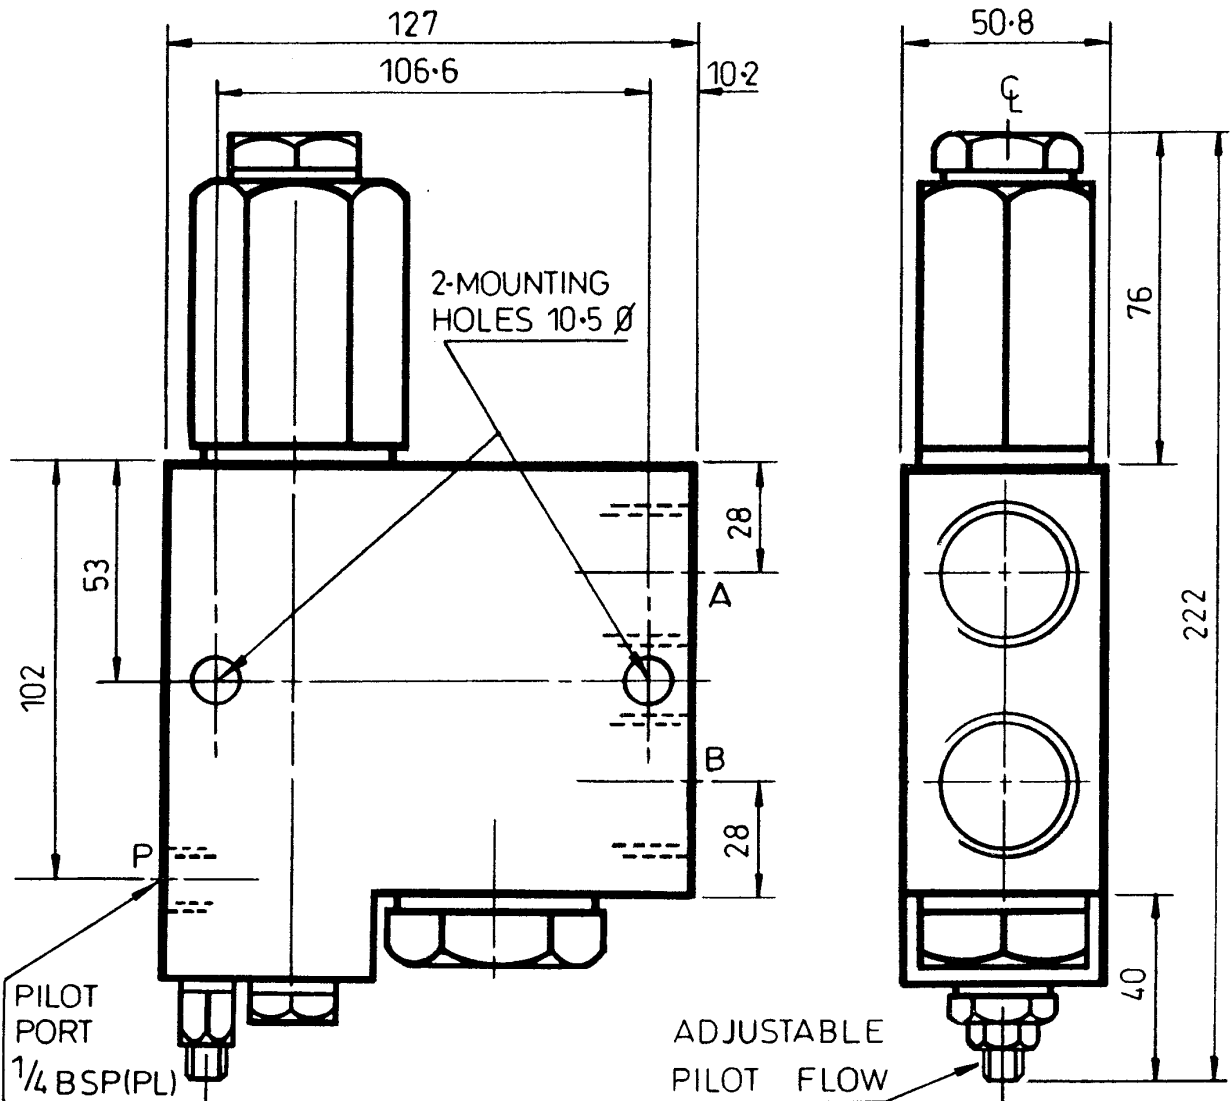

SINGLE OVERCENTRE
VALVE
LARGE FLOW

ORDERING INFORMATION	
TYPE	PORTS
V-155-D	3/4 BSP(PL)
V-155-E	1. BSP(PL)

MAX WORKING PRESSURE 275 BAR

ALL DIMENSIONS IN MM

HYDRAULIC ACTUATORS AND CONTROLS LTD

104 Maybury Road, Woking, Surrey GU21 5JL, England.
Tel: (01483) 762745 Fax: (01483) 765320